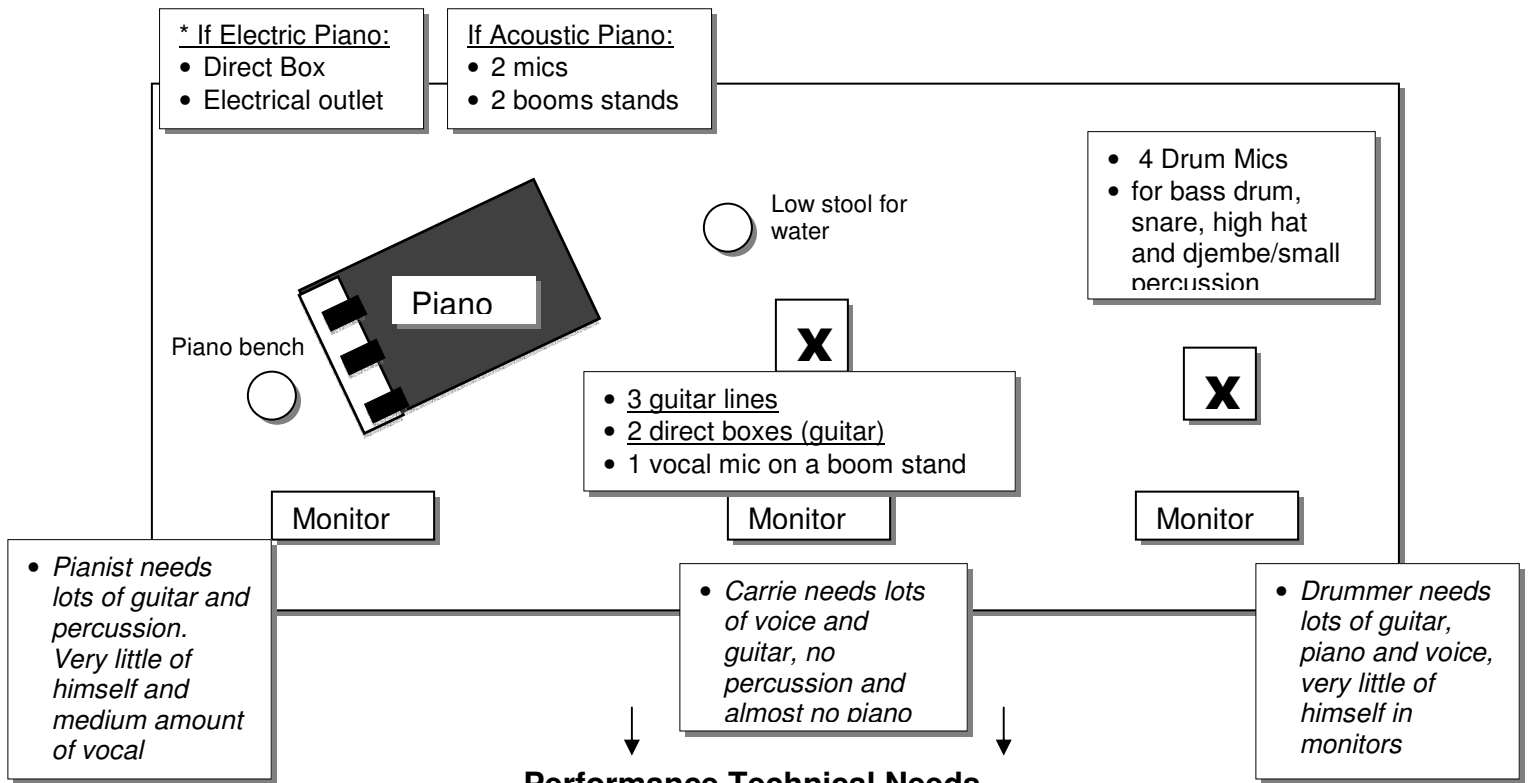

# Carrie Newcomer Band (Trio Stage Plot – Piano, guitar, percussionist)

## Performance Technical Needs

- 1 SM-58 vocal mics (equivalent or better) & boom stand
- 3 balanced direct lines & 2 direct boxes for 3 acoustic guitars.
- 2 electric inputs for amps
- **Recently Tuned Acoustic Piano** with 2 small diaphragm condenser mics (SM-81 equivalent or better) & boom stands
  - (\*Note: If not available & an electric piano is being used, please provide 1 direct box & electrical outlet)
- 1 piano bench or stool
- 1 stool for water
- 3 Monitors (with separate mixes, if possible)
- Stage lighting to adequately cover trio